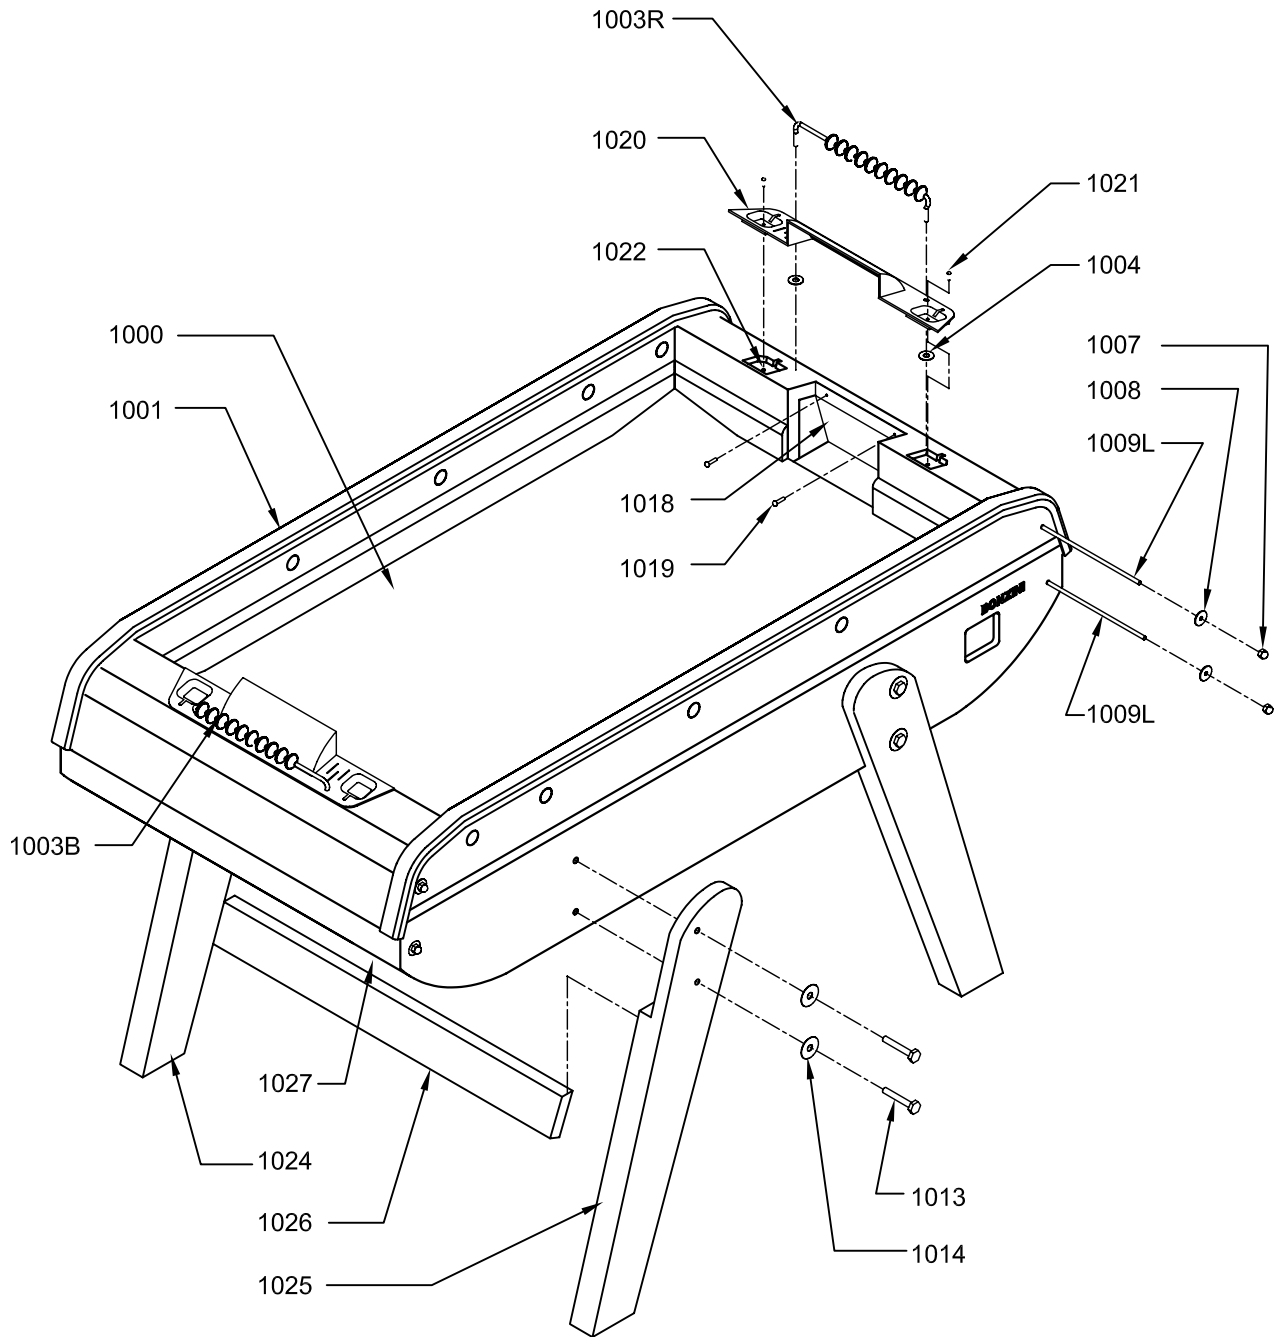

## B-60 (coin operated) Outer Cabinet

Date: 6/2/07

Drawn: J.A.L.

Drawing: B-60 Outer

**BONZINI™**  
**U.S.A.**  
A Division of GSI Inc.

"Where the game is played with as much imagination  
 as skill..."